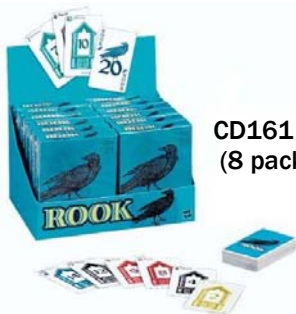

Sessions Specialty Company PLAYING CARD LIST

AVIATOR

CD113 Rack Pack
 CD111 Jumbo
 CD112 Pinochle
 (12 dozen to case)

"Bee"

CD123 Rack Pack
 CD122 Jumbo
 (12 dozen to case)

BICYCLE

CD131 Rack Pack
 CD132 Jumbo
 CD133 Pinochle
 CD134 Jumbo Pinochle
 (12 dozen to case)

CD135 **Poker Bonus Pack**

includes one poker pack with
 100 poker chips, dealer button
 and "Texas Hold-Em" Rule Card
 (6 packs to case)

CLUB RENO

CD140 Rack Pack
 (12 dozen to case)

Streamline

CD175 Rack Pack
 (12 dozen to case)

NEW MAVERICK

CD180 Rack Pack
 (12 dozen to case)

Coca-Cola

CD142 Rack Pack
 (12 dozen to case)

Budweiser

CD136 Rack Pack
 (12 dozen to case)

ROOK

CD161 Rack Pack
 (8 packs to case)