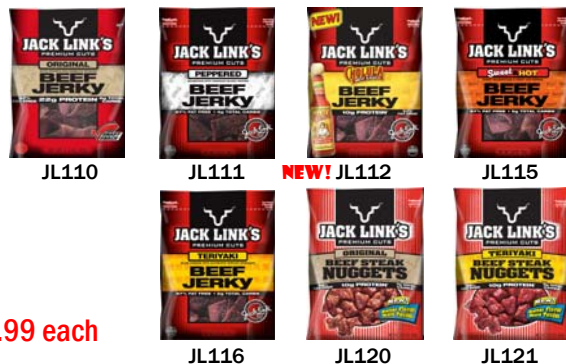

Jack Link's Beef Snacks are made from only premium cuts of whole tender lean beef, seasoned, marinated, cured and slow smoked with genuine mesquite to exacting well proven recipes.

Jack Link's Beef Jerky is a guilt-free snack alternative which delivers a product high in protein, rich in iron, 97% fat free, low in calories and carbs with 0 grams trans fat and most importantly....**great-tasting!**

1.5 oz.
jerky &
nuggets

- JL100 **JACK LINK'S JERKY ORIGINAL 1.5 oz.** (48640)
 - JL101 **JACK LINK'S JERKY PEPPERED 1.5 oz.** (48641)
 - JL102 **JACK LINK'S JERKY TERIYAKI 1.5 oz.** (48642)
 - JL103 **JACK LINK'S JERKY SWEET HOT 1.5 oz.** (48643)
 - JL104 **JACK LINK'S JERKY SMOKEHOUSE 1.5 oz.** (48646)
 - JL105 **JACK LINK'S NUGGETS TERIYAKI 1.5 oz.** (48647)
- 10–1.5 oz. bags to display
(6 displays to case)

Suggested Retail **\$3.99 each**

3.25 oz.
jerky &
nuggets

- JL110 **JERKY ORIGINAL 3.25 oz.** (47450)
 - JL111 **JERKY PEPPERED 3.25 oz.** (47451)
 - JL112 **NEW! JERKY CHOLULA 3.25 oz.** (47449)
 - JL115 **JERKY SWEET HOT 3.25 oz.** (47458)
 - JL116 **JERKY TERIYAKI 3.25 oz.** (47452)
 - JL120 **NUGGETS ORIGINAL 3.25 oz.** (01541)
 - JL121 **NUGGETS TERIYAKI 3.25 oz.** (01543)
- 8–3.25 oz. bags to case

Suggested Retail **\$6.99 each**

2.5 oz.
tender
strips

- JL167 **NEW! JERKY CLASSICS ORIGINAL TENDER STRIPS 2.5 oz.** (46473)
- 6–2.5 oz. bags to strip, 4 strips to case

Prepriced Retail **\$2.99 each**

.32 oz.
jerky
chew