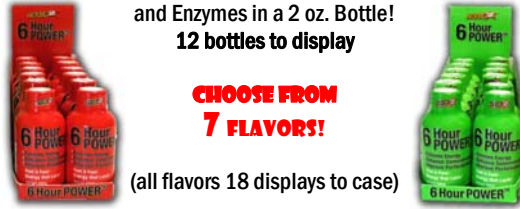

## 5-hour ENERGY™

**#1 Selling Energy Drink in America!**

A Big Boost of Energy in a Small 2 oz. Bottle!!

This Healthy Blend of Vitamins, Amino Acids and Enzymes Delivers 5 Hours of Limitless Energy with No Crash Later!!

**12 bottles to display**  
(all flavors 18 displays to case)

DR358  
Berry

DR439 Lemon-Lime  
DR316 Orange  
DR346 **EXTRA Strength**  
DR347 Grape  
DR438 Pomegranate

## 6-hour POWER™ from STACKER 2

Stacker 2's Version of the Top-Selling Energy Drink in America with the Same Healthy Blend of Vitamins, Amino Acids and Enzymes in a 2 oz. Bottle!

**CHOOSE FROM 7 FLAVORS!**