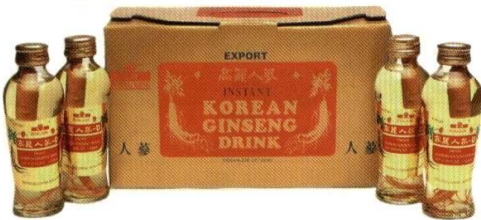

**3 Delicious Flavors!!!**

**VITAL-4-U LIQUID ENERGY**  
Twenty-five 15 ml. packets  
(4 displays to inner case - 8 inner cases to master case)

**Delicious Energy-In-A Packet For People On-The-Go!!!**

**Delicious Chocolate Mocha Drink!!**

**VITAL-4-U SCREAMIN' ENERGY SHOTS**  
Engineered to Give You Energy with Vitamins, Minerals and Antioxidants! Great Tasting Coffee Mocha Flavor with 2000 mg Ginseng!  
**Twelve 50 ml bottles to display**  
(4 displays to inner case)

Imported from The Orient!

**Extra-Strength Alcohol-Free Beverages**

DR299  
**KOREAN GINSENG DRINK with ROOT**

120 ml. Bottles (Individually Wrapped)  
Five 10 bottle cartons to case

**RED PANAX GINSENG EXTRACT**  
Natural Flavor from 12 Year Old Root  
**Thirty 10 ml. vials to display**